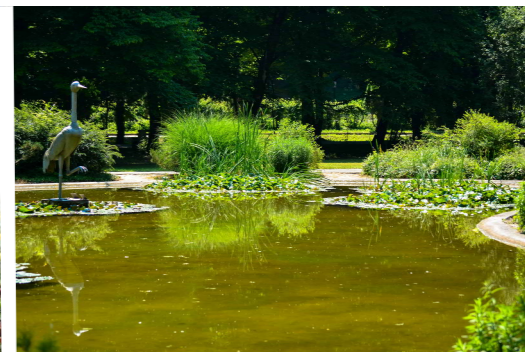

We meet all your requirements regarding organization of business events, seminars, workshops, business and professional meetings. We provide well-equipped business meeting locations:

Hall „Termal“ (80 seats), Hall „Grof Janković“ (70 seats), restaurant „Terasa“ (150 seats).

These locations are air conditioned, equipped with projection screen, flip chart, portable blackboard, LCD projector and LCD TV.

JULIJEV PARK – UNIQUE LANDSCAPE PARK IN CROATIA

Julius Park is one of the most important and oldest landscape gardens in continental Croatia with exceptionally rich flora. The park has a total area of 9.5 hectares. Some trees are older than 150 years old with flower gardens and installations of Baroque art with elements of the English landscape style embellishing this unique park.

Today the park has not changed its visual style and concept in over 150 years. This provides a priceless historical and horticultural experience.

There are several historical buildings located in the park with valuable cultural and architectural value, dating from the 18th, 19th and 20th century: Antun's bath, Ivan's baths, Swiss villa, villa Arcadia and the Central mud bath.